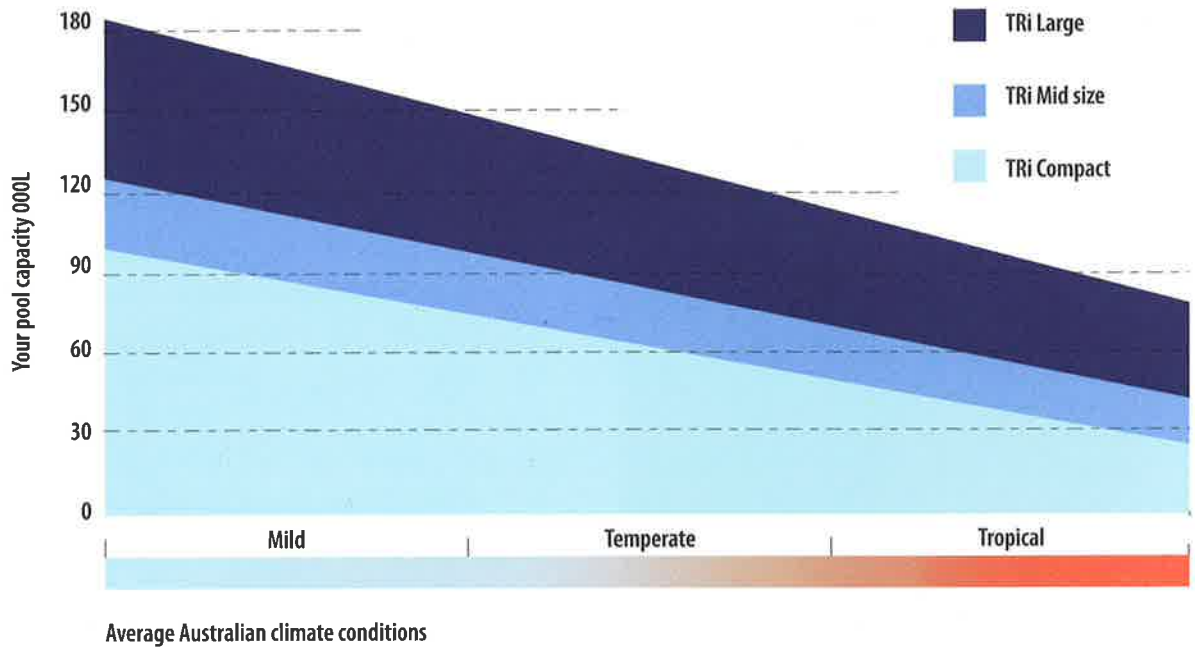

Which size TRi do I need?