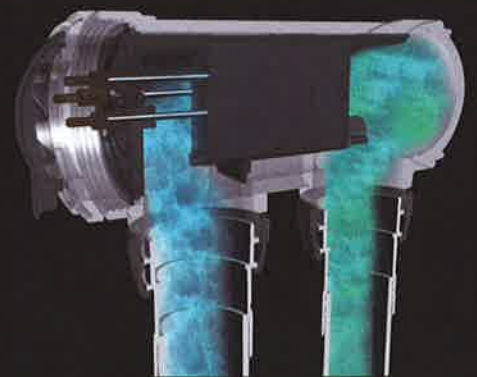

The TRi Control Centre gives you complete control at the touch of a button and manages our Chlorine Generating Cell. This Cell integrates improved water flow with reverse polarity plates for lower maintenance. This unique combination is the next generation in water care management.

Which TRi is the best one for me?

TRi is available in 3 modules:

TRi

the base module is the best chlorination technology available today.

TRi-pH

delivers chlorination plus automatic pH control to keep your pool in perfect balance.

TRi-PRO

the king of water care; handles chlorination, pH balance and maintains the correct Active Chlorine Levels.

TRi Control Centre

At the heart of every TRi is a computer that constantly monitors your pool chemistry and keeps you informed. It's easy to use with 'one touch' controls and a simple to understand menu that guides you through all operations.

Reverse Polarity Chlorine Generator

Created using the very best materials from around the world, our chlorine generating cell uses reverse polarity plates that keep maintenance to an absolute minimum.

Water flow Management

The unit has been designed to ensure maximum exposure of water to the plates in the cell without restricting water flow. For you this means more consistent optimal performance, better chlorination and longer cell life.