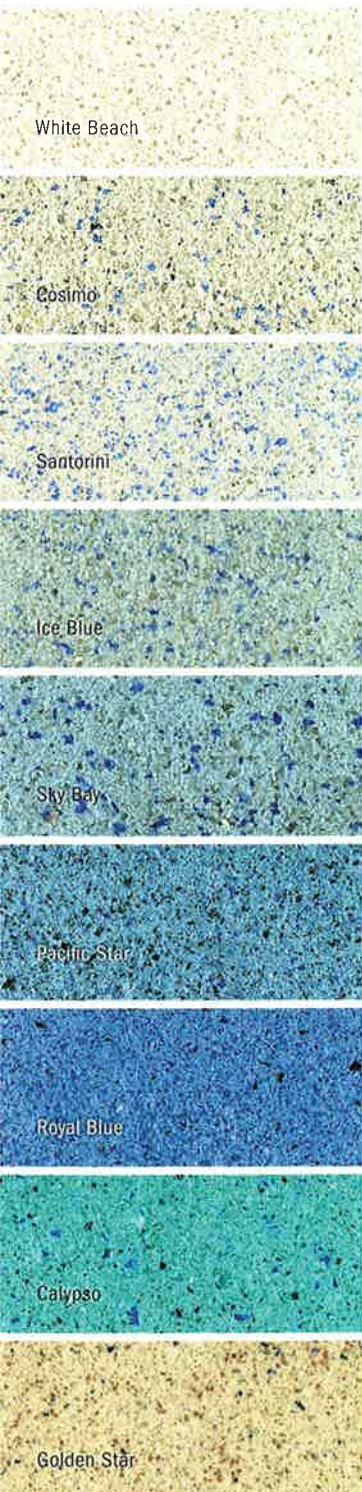

QUARTZON
BRILLIANT POOL COLOURS

Freecall 1800 077 744
Internet www.quartzon.com.au