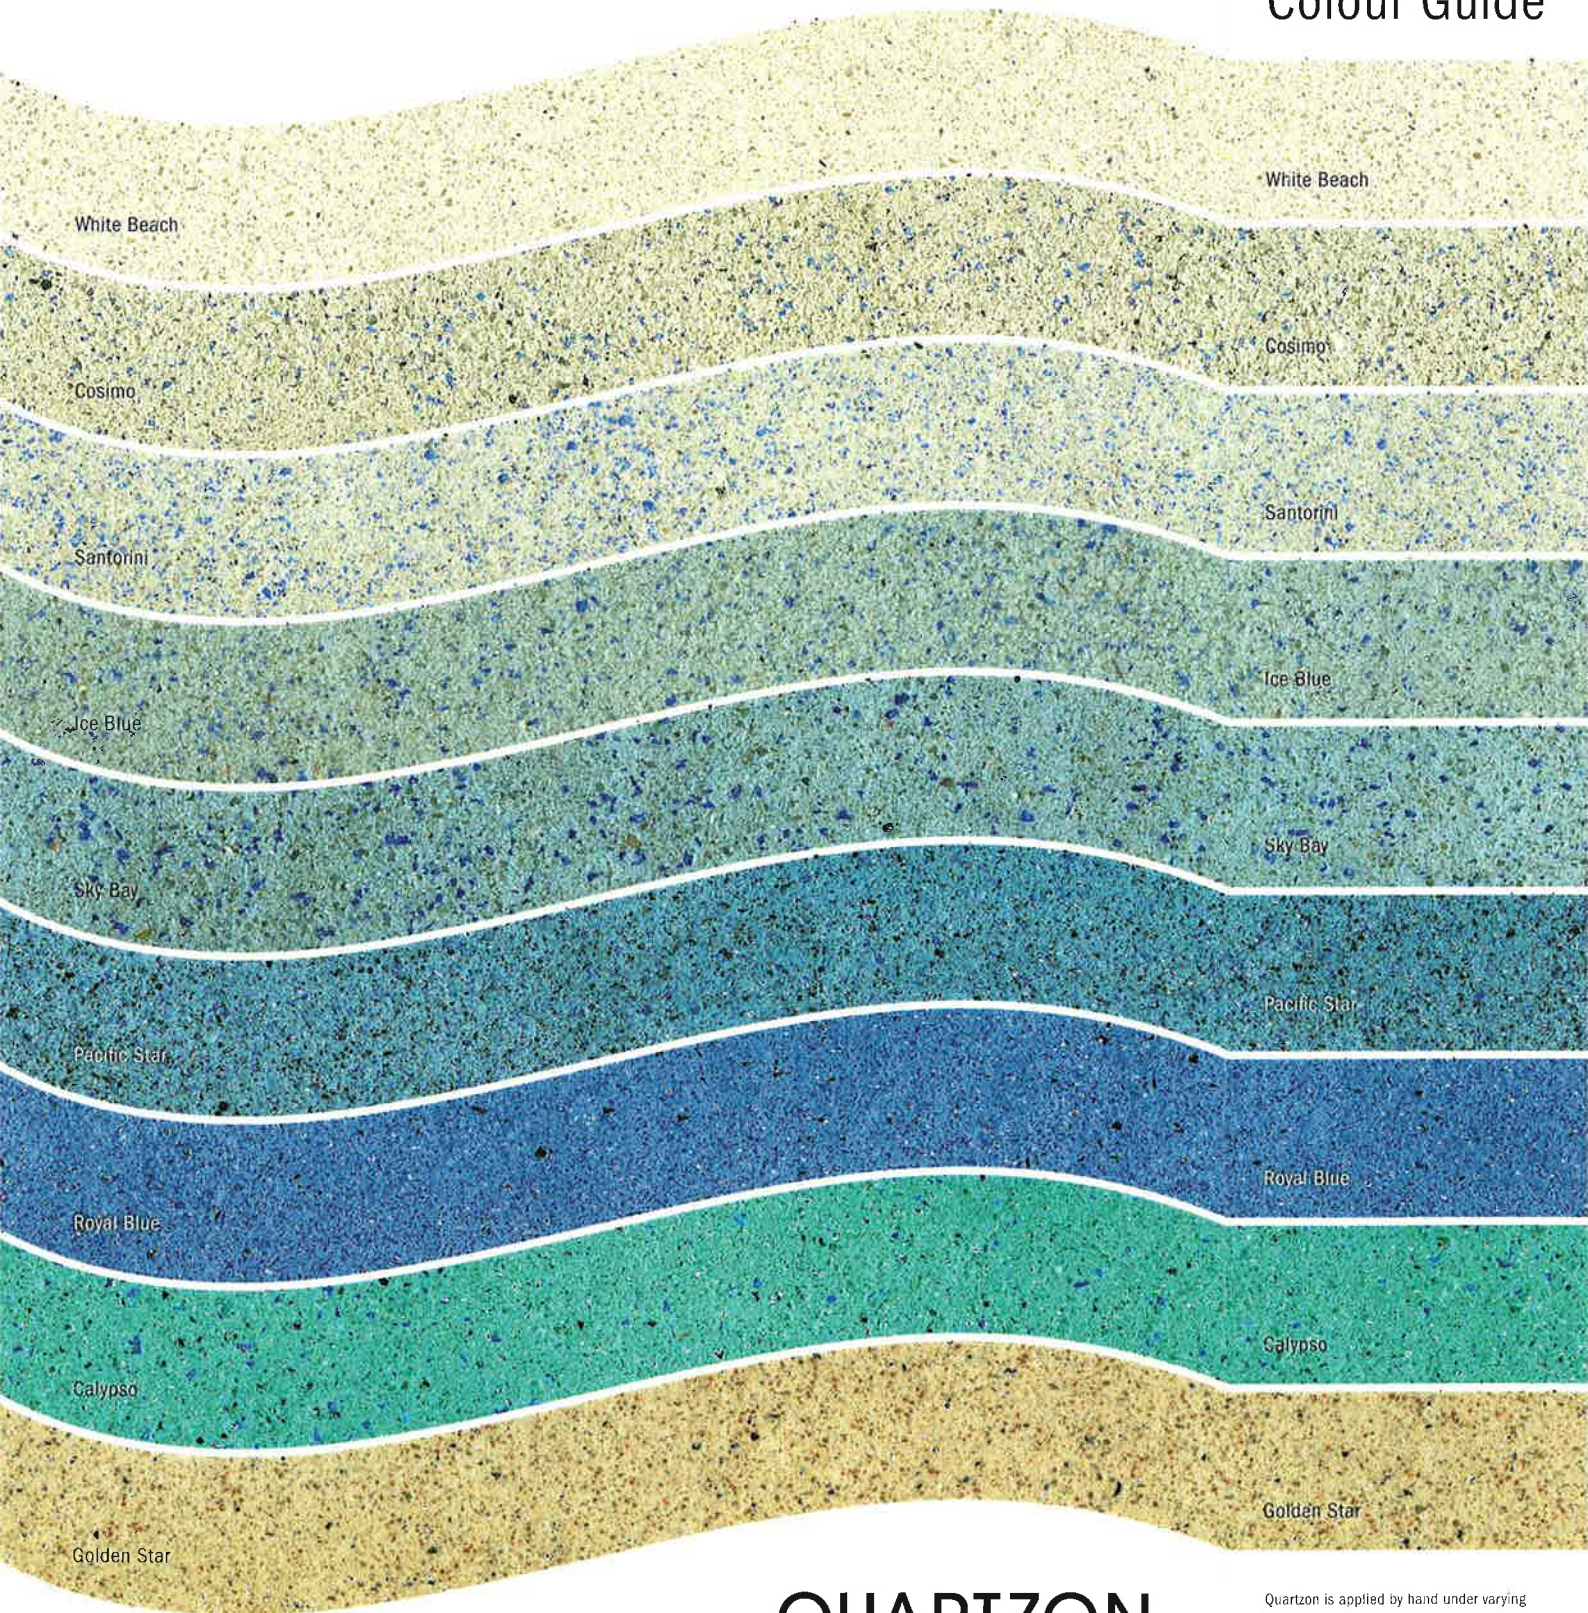

Brilliant pool colours by **QUARTZON**

Colour Guide

QUARTZON
BRILLIANT POOL COLOURS®

Quartzon is applied by hand under varying weather and site conditions. Pool colours will change depending on site conditions, surrounding colours, cloud cover and depth of water. Due to these environmental factors and limitations in the printing process, the colours on this brochure should be used as a guide only.

Cobalt blue for 'True Blue' QUARTZON colour.

The surface of your pool is subject to constant UV and chemical exposure, so it's absolutely essential that durable pigments are used in the pool render to create long lasting blueness.